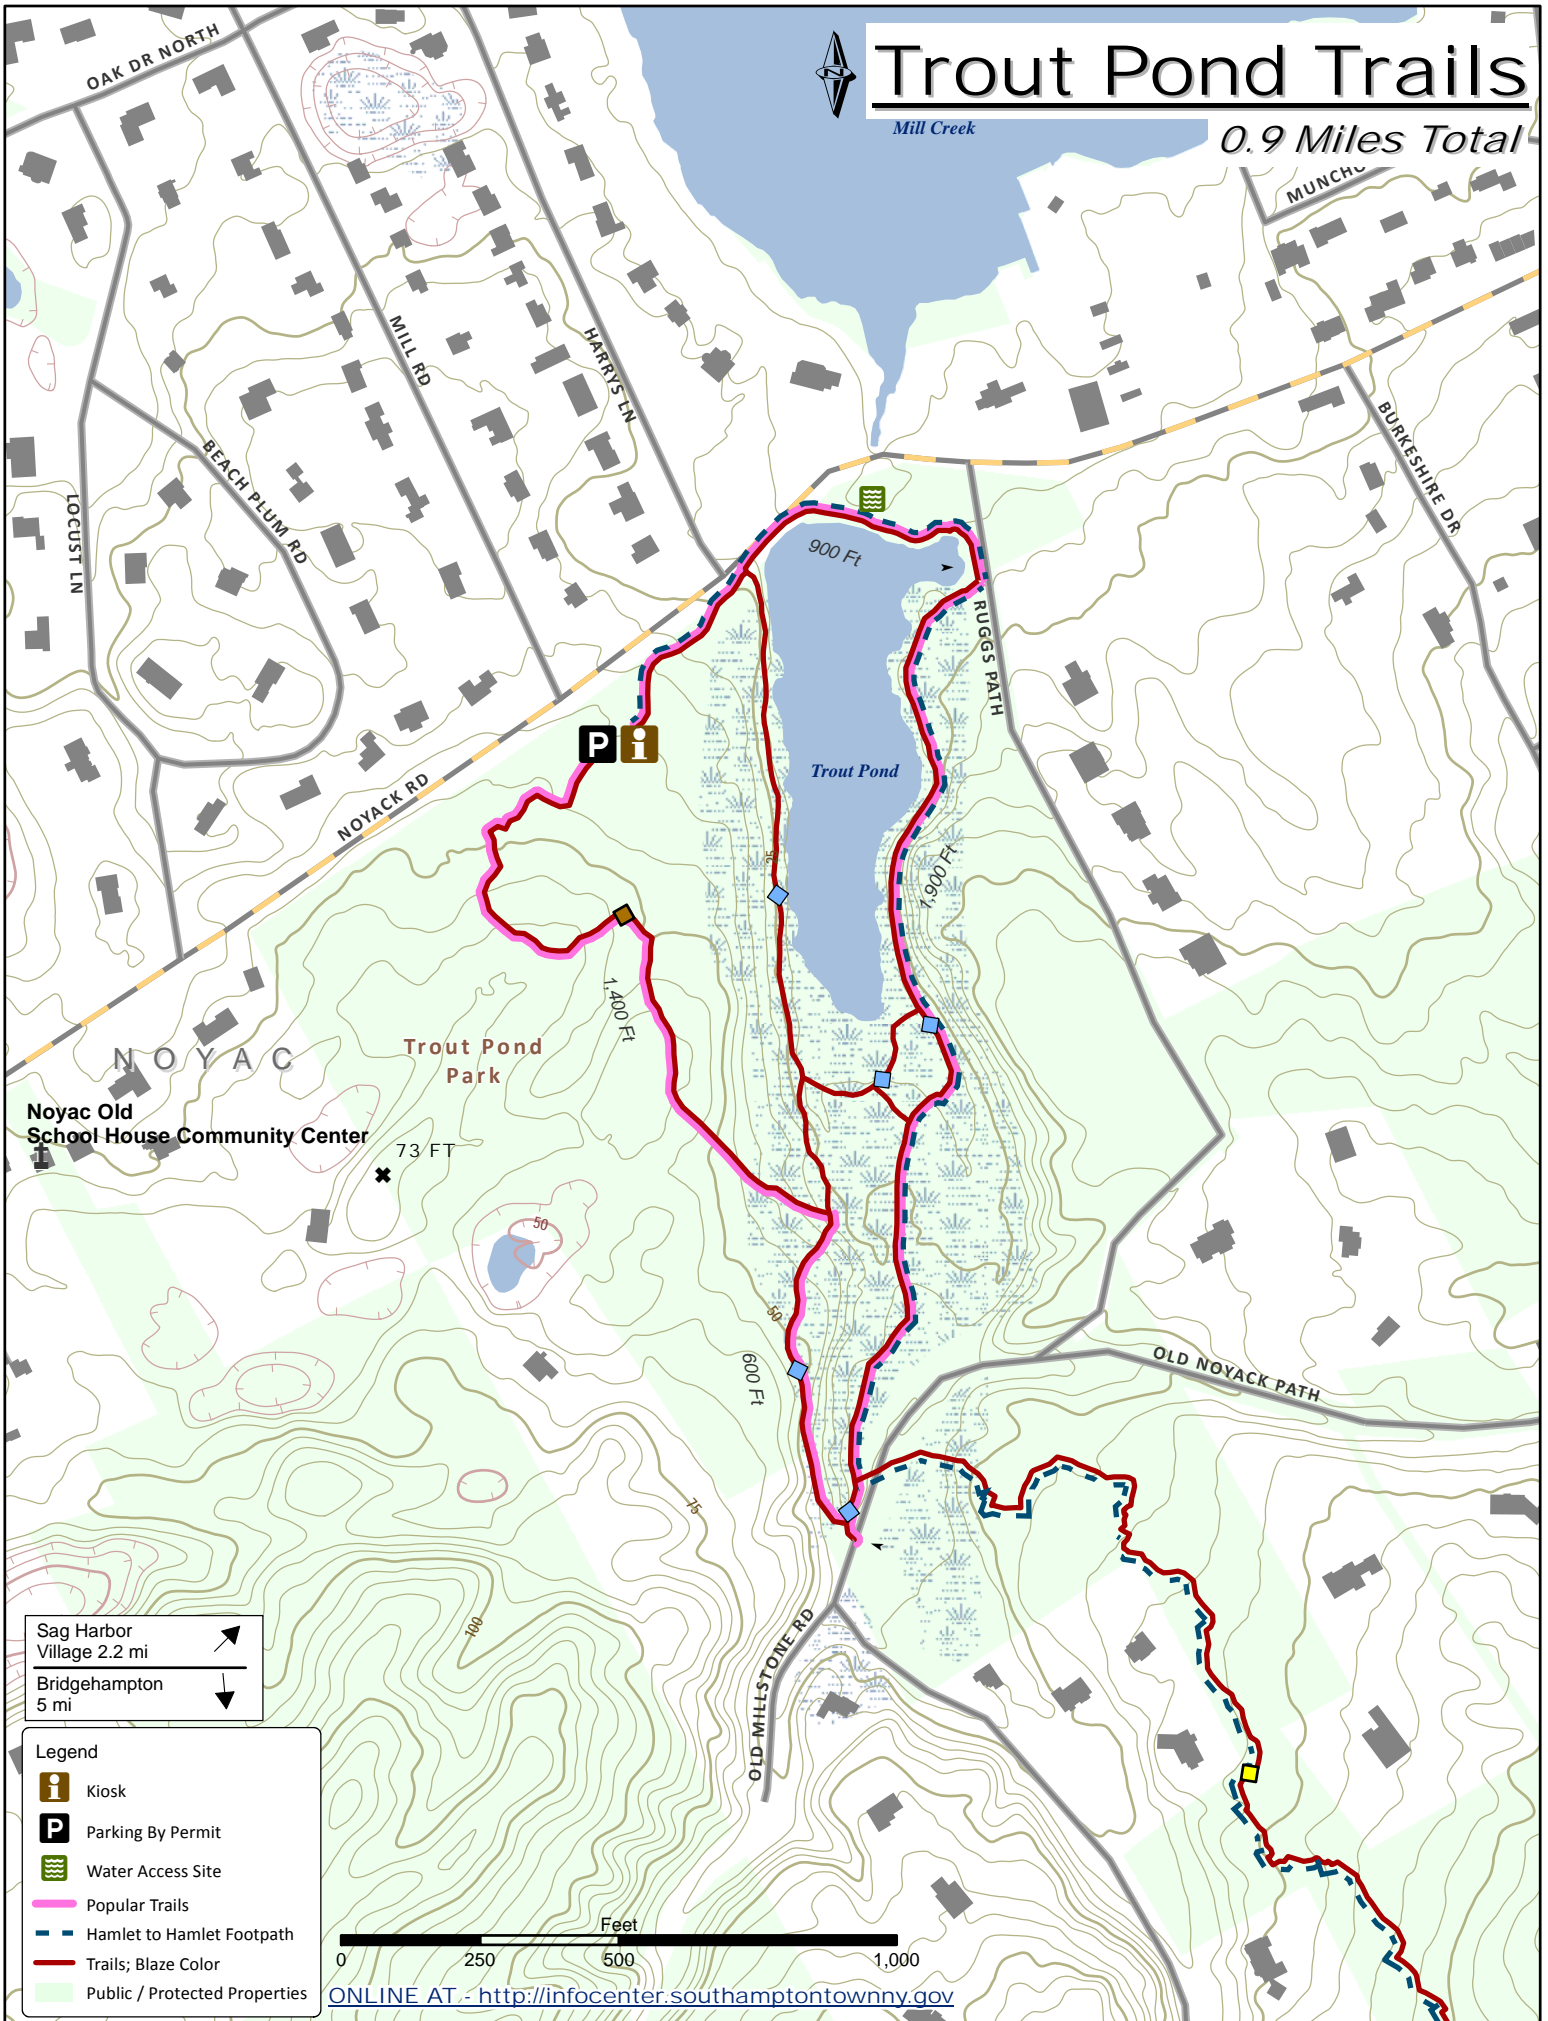

Trout Pond Trails

Mill Creek

0.9 Miles Total

ONLINE AT : <http://infocenter.southamptontownny.gov>