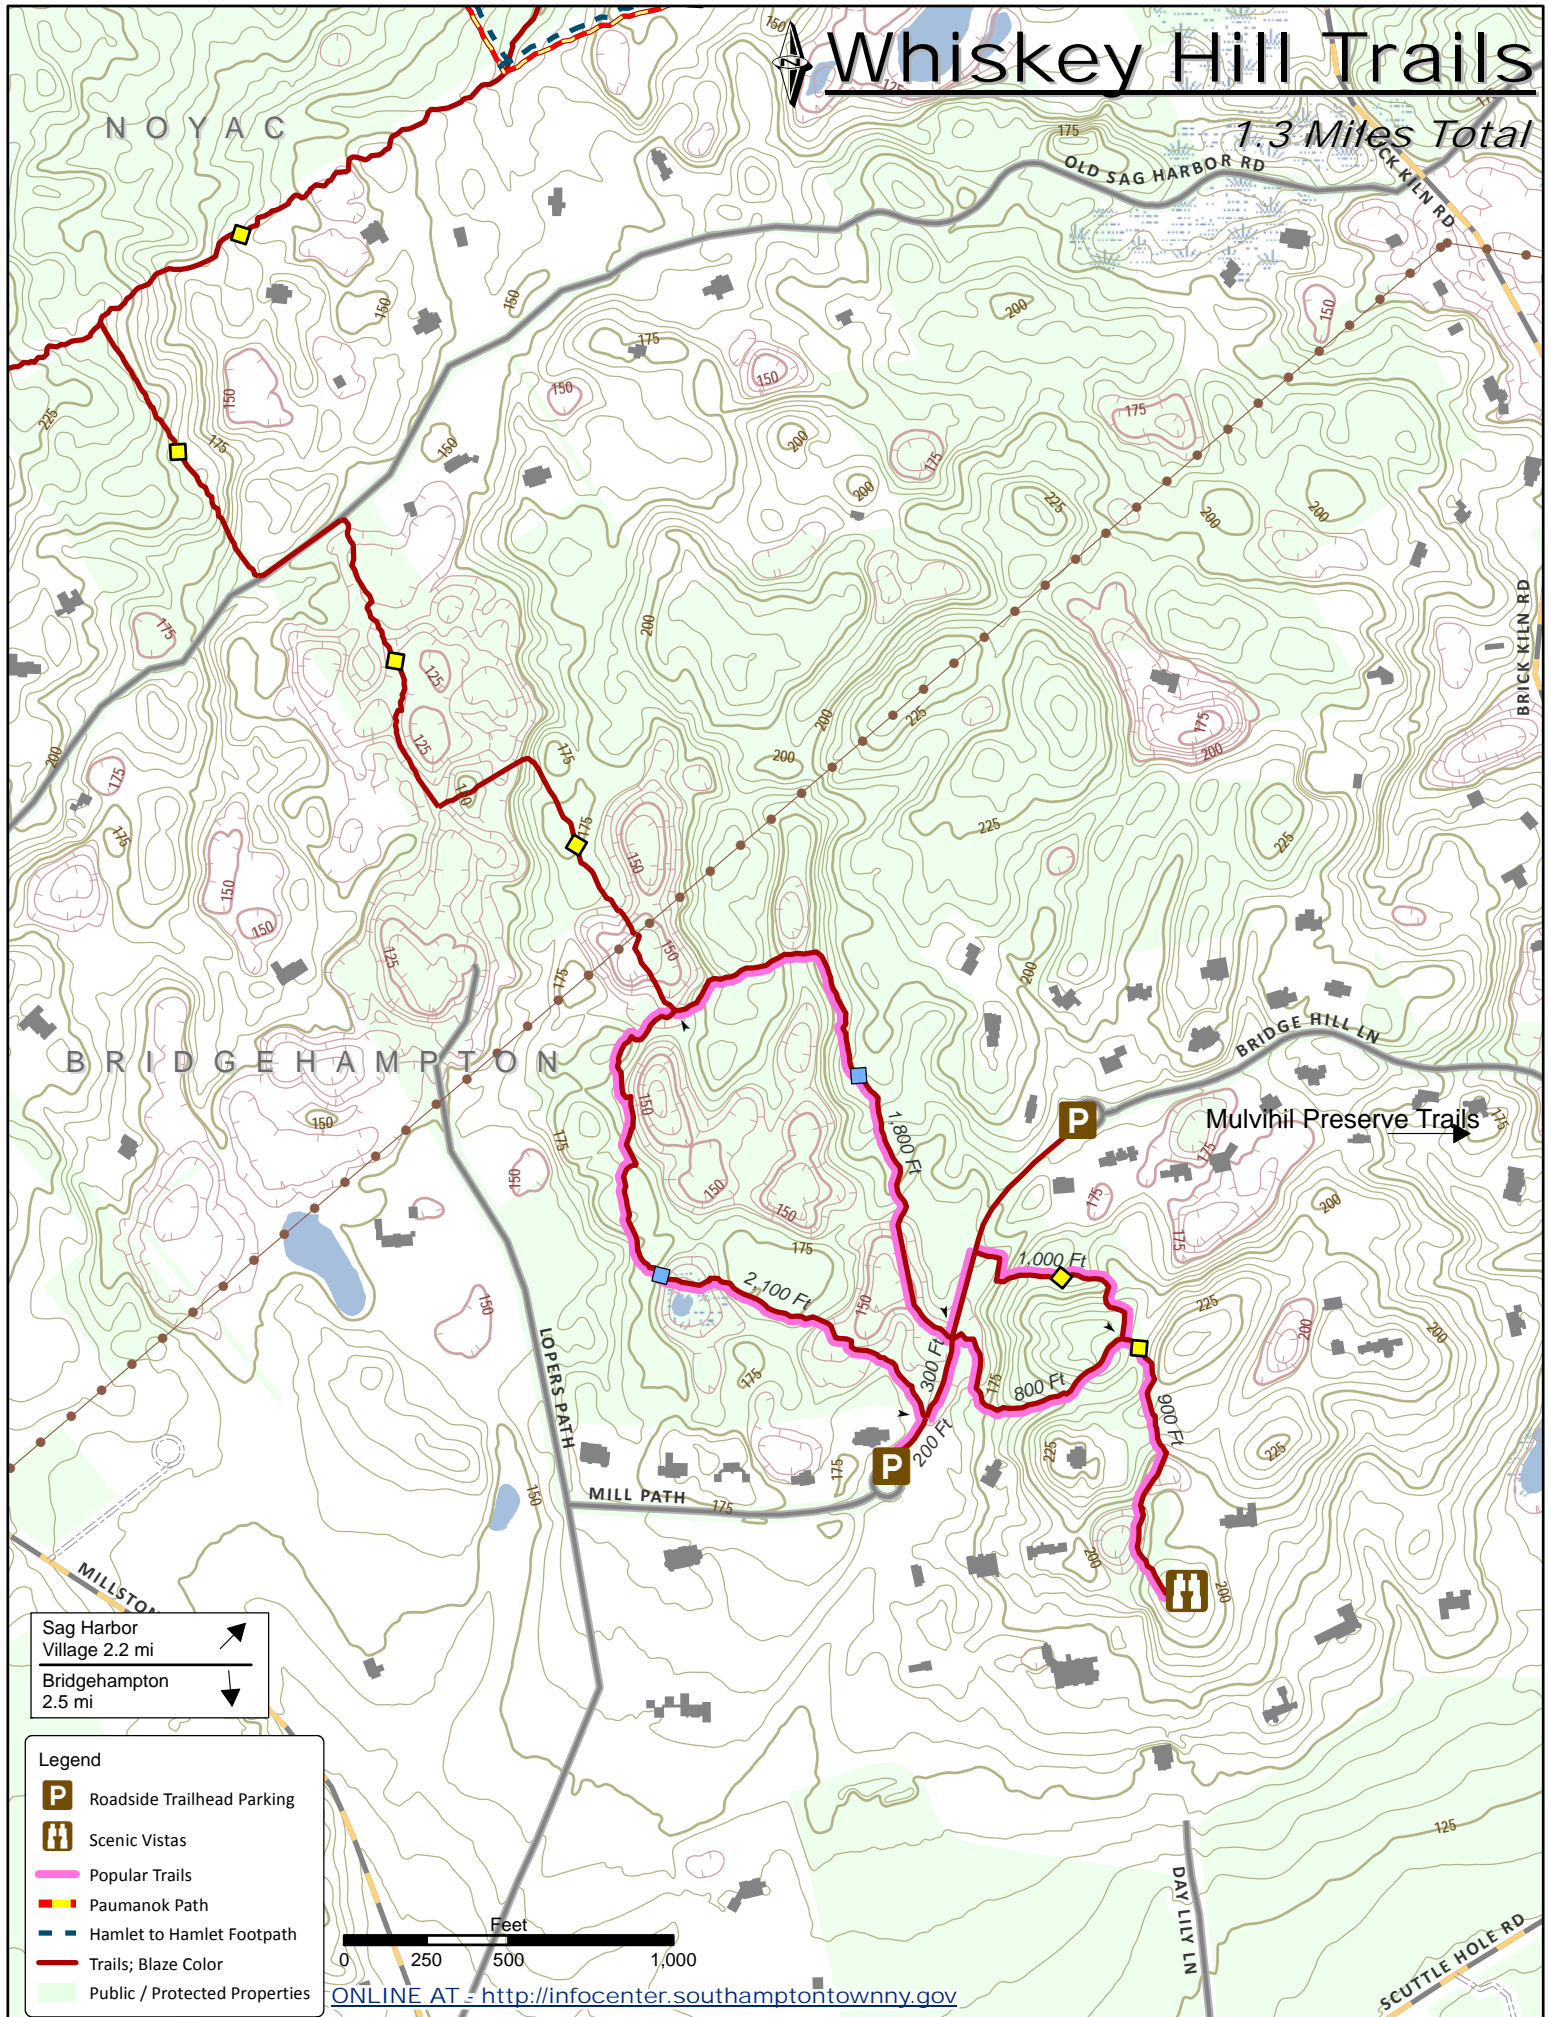

Whiskey Hill Trails

1.3 Miles Total

Sag Harbor Village 2.2 mi
 Bridgehampton 2.5 mi

- Legend**
- Roadside Trailhead Parking
 - Scenic Vistas
 - Popular Trails
 - Paumanok Path
 - Hamlet to Hamlet Footpath
 - Trails; Blaze Color
 - Public / Protected Properties