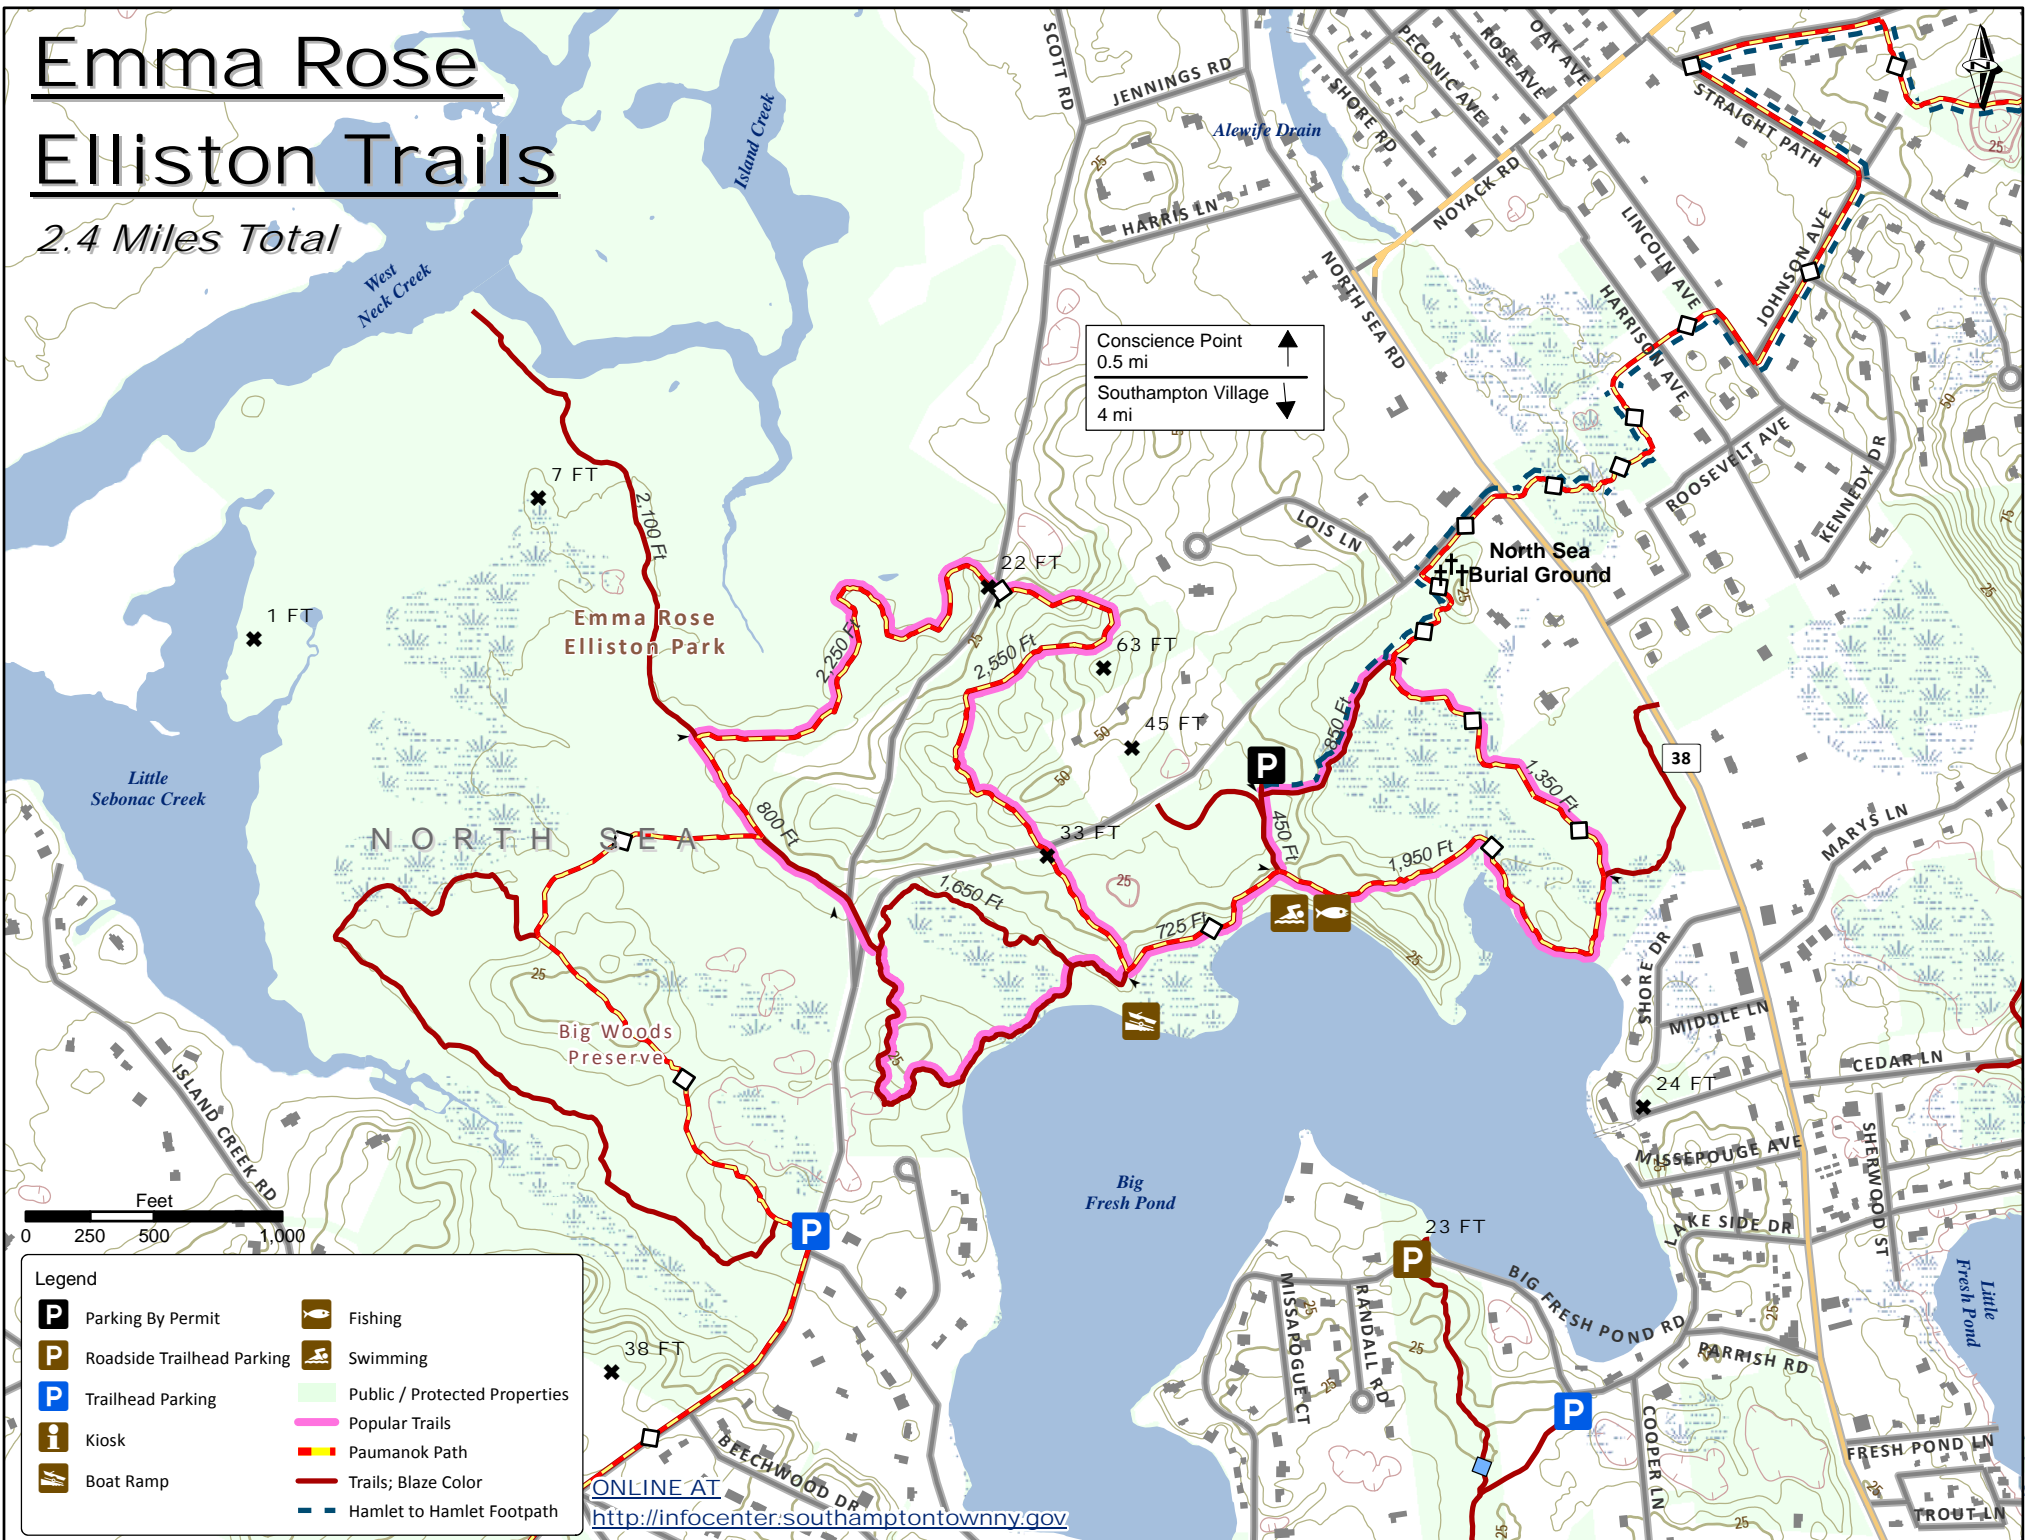

Emma Rose Elliston Trails

2.4 Miles Total

ONLINE AT
<http://infocenter.southamptontownny.gov>